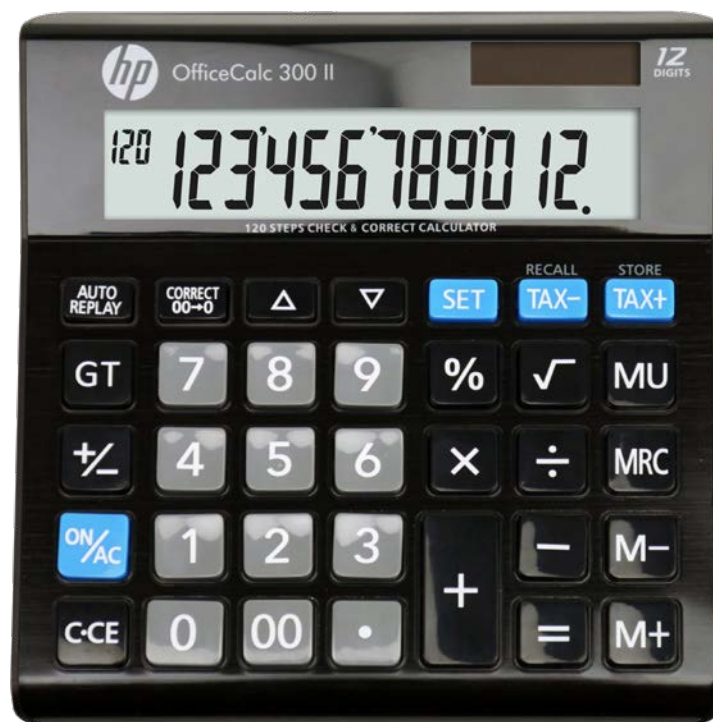

OfficeCalc 300 II Desktop Calculator

Desktop calculator with durable metal faceplate has all the functions you need for quick and easy calculations at your desk or sales counter. You will appreciate the large screen and stylish design.

Basic Description

Display Type	Tilt
Number of Display Digits	12
Power Source	Solar & Battery
Battery Type	CR2032 × 1
Automatic Power Down	✓
Keys	Plastic
Kickstand	✓
Front Panel	Metal
Dimensions (mm)	158 × 151 × 29
Weight (g)	188

Functions

Currency Conversion	×
Cost/Sell/Margin Calculation	×
Tax Calculation +/-	✓
Memory	4 keys
Double Zero Key (00)	✓
3-Digit Punctuation	✓
Percent (%)	✓
Root ($\sqrt{\quad}$)	✓
Sign Change (+/-)	✓
Correction Key (\leftrightarrow)	✓
Grand Total (GT)	✓
Item Counter	×
Mark-up/-down (MU)	✓
Day/Date Calculation	×
Resume Function	✓
Decimal Setting	×
Round Up/Down	×
Answer Check	×
Check & Correct Function	✓