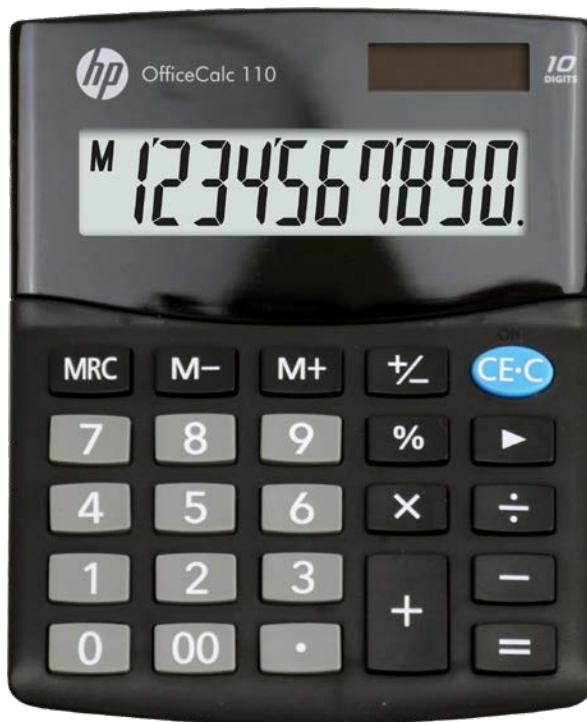

# OfficeCalc 110 Desktop Calculator

Semi-desktop calculator is convenient solution for quick calculation needs.

## Basic Description

Display Type	Tilt
Number of Display Digits	10
Power Source	Solar & Battery
Battery Type	TBD
Automatic Power Down	✓
Keys	Plastic
Kickstand	×
Front Panel	Plastic
Dimensions (mm)	125 × 101 × 33
Weight (g)	100

## Functions

Currency Conversion	×
Cost/Sell/Margin Calculation	×
Tax Calculation +/-	×
Memory	3 keys
Double Zero Key (00)	✓
3-Digit Punctuation	✓
Percent (%)	✓
Root ( $\sqrt{\quad}$ )	×
Sign Change (+/-)	✓
Correction Key ( $\rightarrow$ )	×
Grand Total (GT)	×
Item Counter	×
Mark-up/-down (MU)	×
Day/Date Calculation	×
Resume Function	×
Decimal Setting	×
Round Up/Down	×
Answer Check	×
Check & Correct Function	×