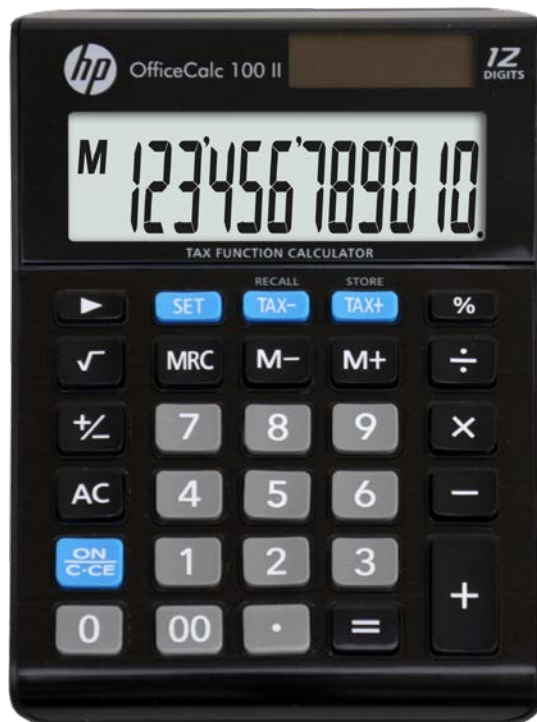

OfficeCalc 100 II Desktop Calculator

Desktop calculator with durable metal faceplate has all the functions you need for quick and easy calculations at your desk or sales counter. You will appreciate the large screen and stylish design.

Basic Description

Display Type	Tilt
Number of Display Digits	12
Power Source	Solar & Battery
Battery Type	AG13 × 1
Automatic Power Down	✓
Keys	Plastic
Kickstand	×
Front Panel	Metal
Dimensions (mm)	147 × 103 × 28
Weight (g)	113

Functions

Currency Conversion	×
Cost/Sell/Margin Calculation	×
Tax Calculation +/-	✓
Memory	3 keys
Double Zero Key (00)	✓
3-Digit Punctuation	✓
Percent (%)	✓
Root ($\sqrt{\quad}$)	✓
Sign Change (+/-)	✓
Correction Key (\leftrightarrow)	✓
Grand Total (GT)	×
Item Counter	×
Mark-up/-down (MU)	×
Day/Date Calculation	×
Resume Function	✓
Decimal Setting	×
Round Up/Down	×
Answer Check	×
Check & Correct Function	×